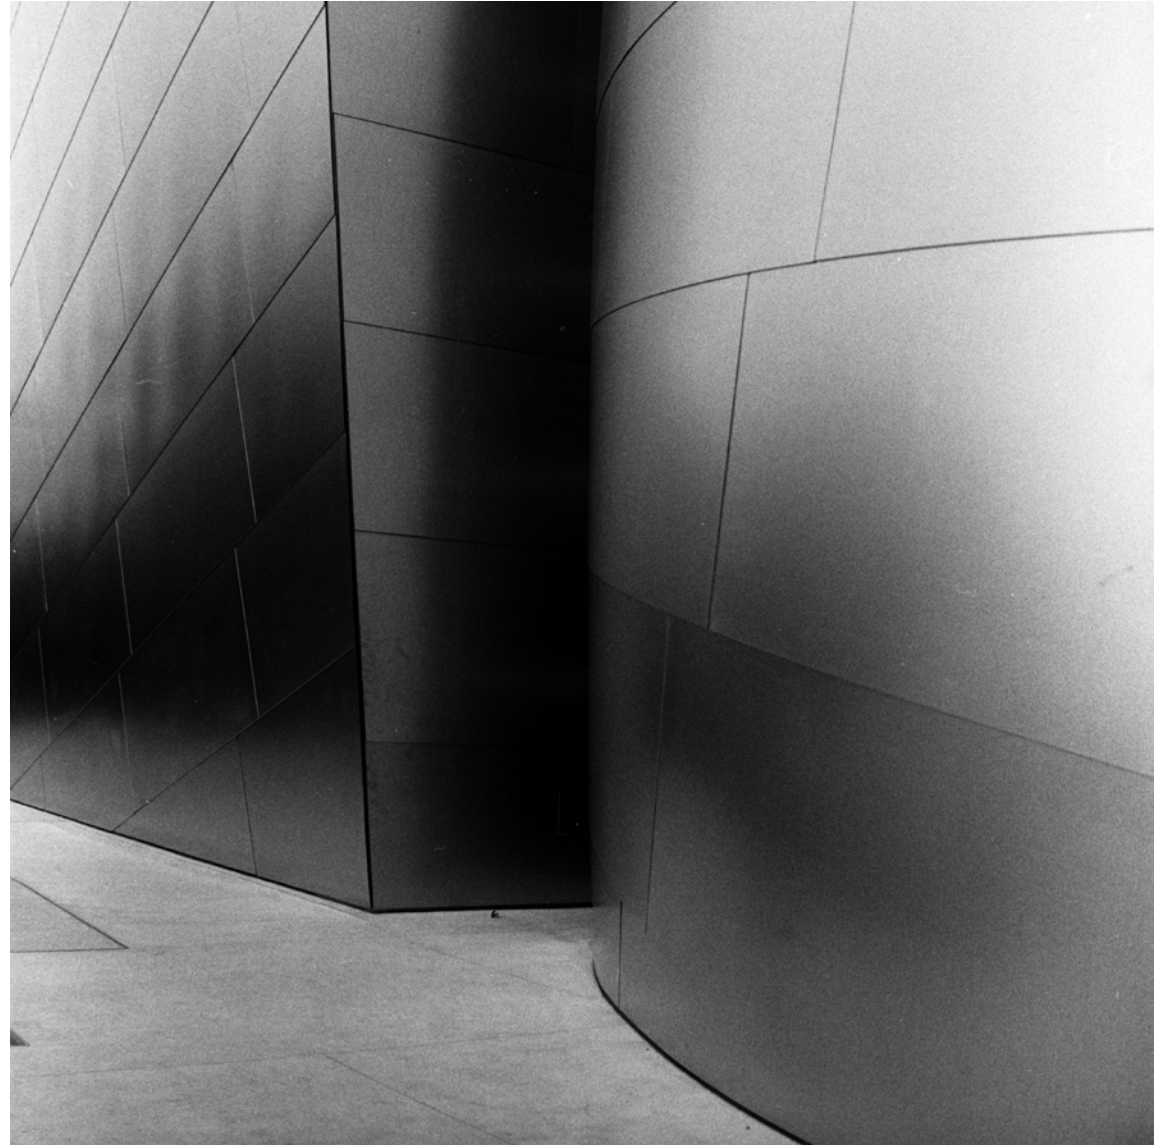

4x5 VIEW CAMERA

4x5 VIEW CAMERA

HOLLYHOCK HOUSE

MATTHEW M. COHEN, MFA, ©2009

4x5 VIEW CAMERA

4x5 VIEW CAMERA

MEDIUM FORMAT CAMERA

MIAMI, FL