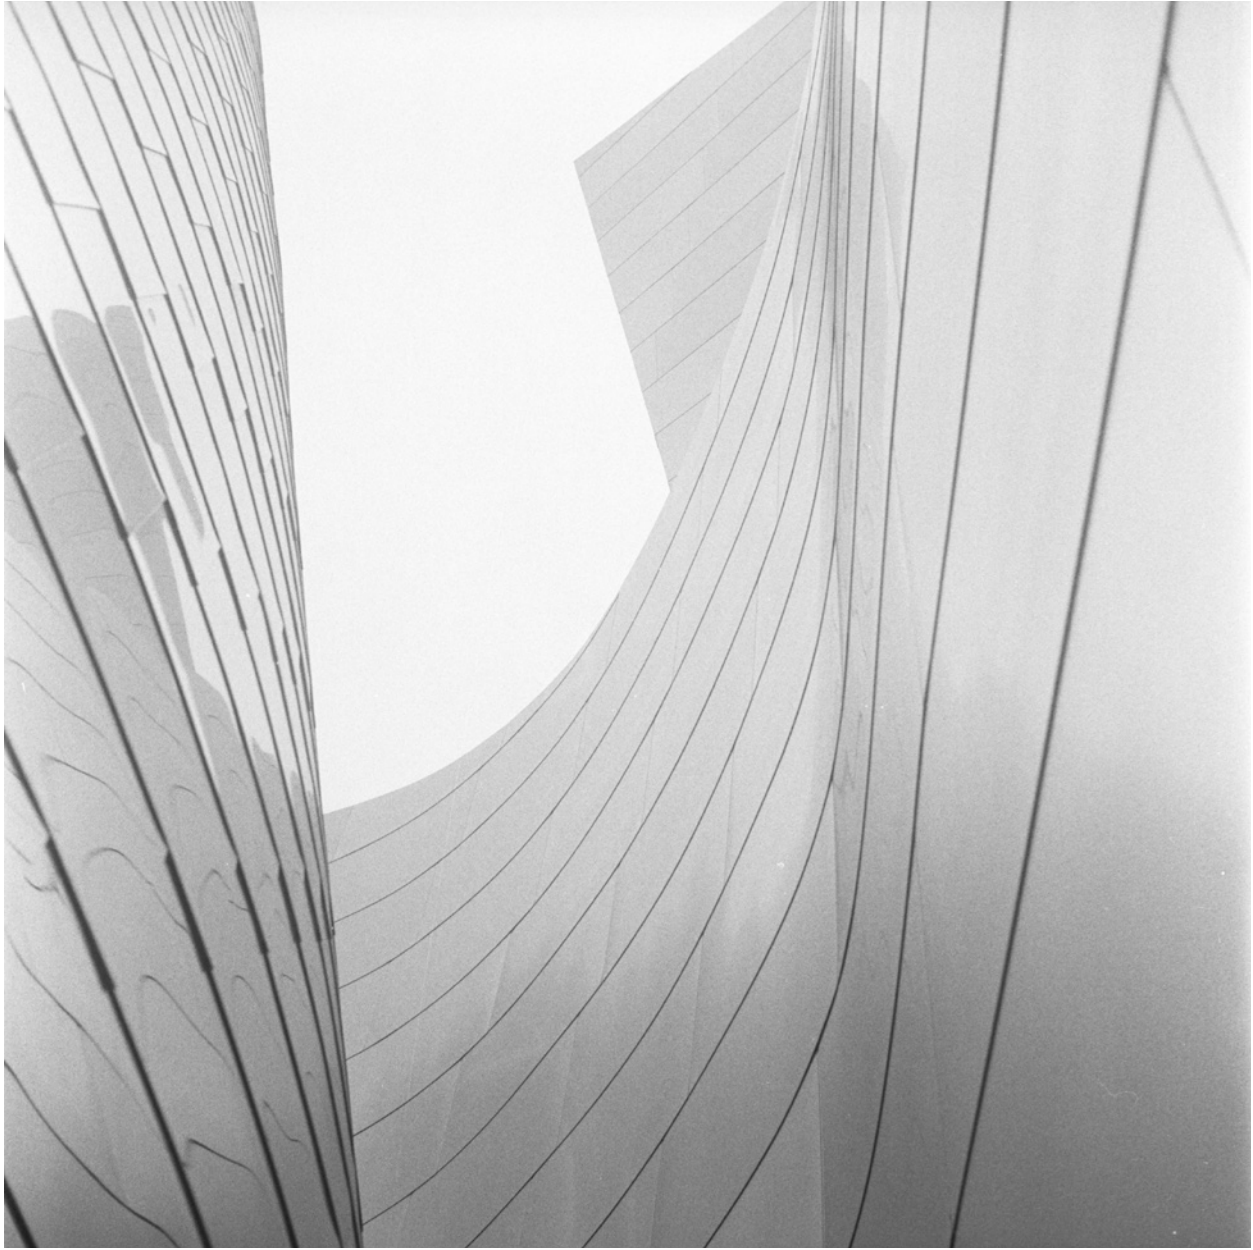

4x5 VIEW CAMERA

4x5 VIEW CAMERA

HOLLYHOCK HOUSE

MATTHEW M. COHEN, MFA, ©2009

4x5 VIEW CAMERA

4x5 VIEW CAMERA

MEDIUM FORMAT CAMERA

MIAMI, FL