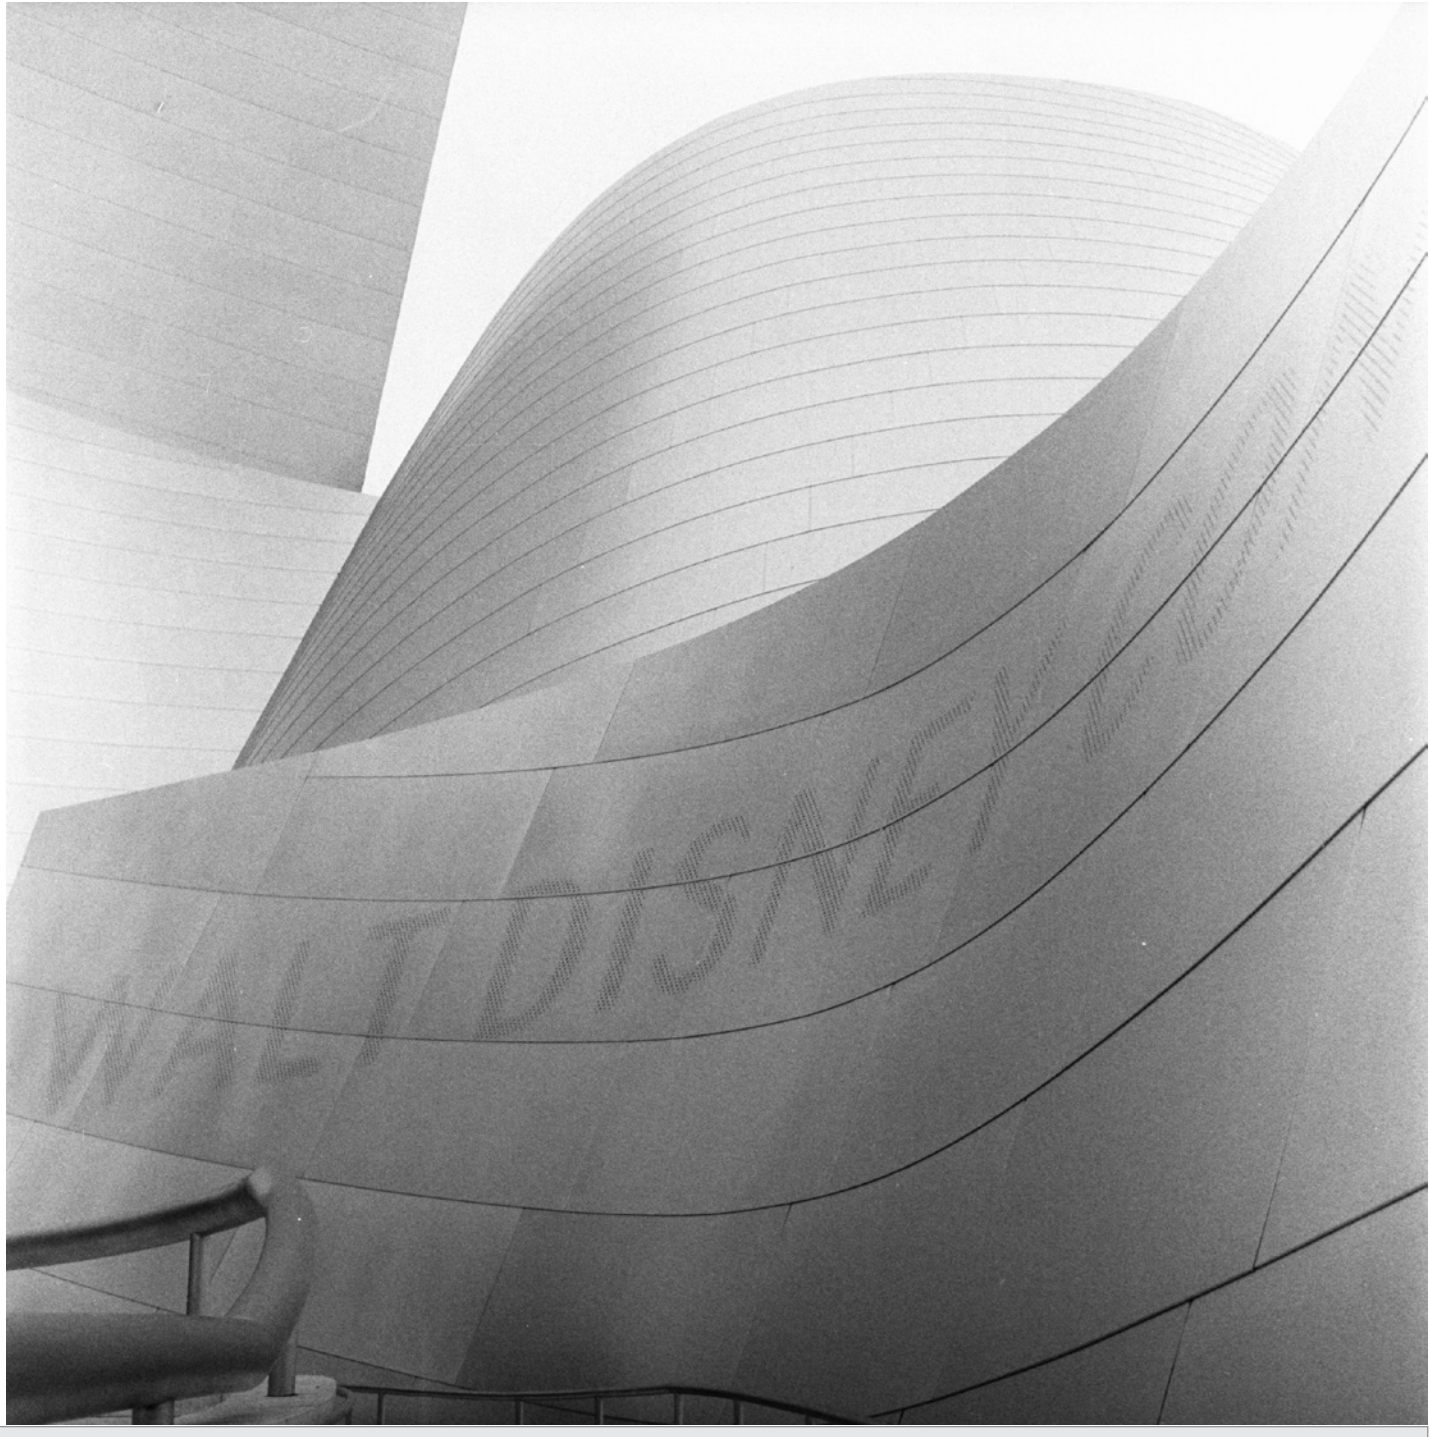

4x5 VIEW CAMERA

4x5 VIEW CAMERA

HOLLYHOCK HOUSE

MATTHEW M. COHEN, MFA, ©2009

4x5 VIEW CAMERA

4x5 VIEW CAMERA

MEDIUM FORMAT CAMERA

MIAMI, FL