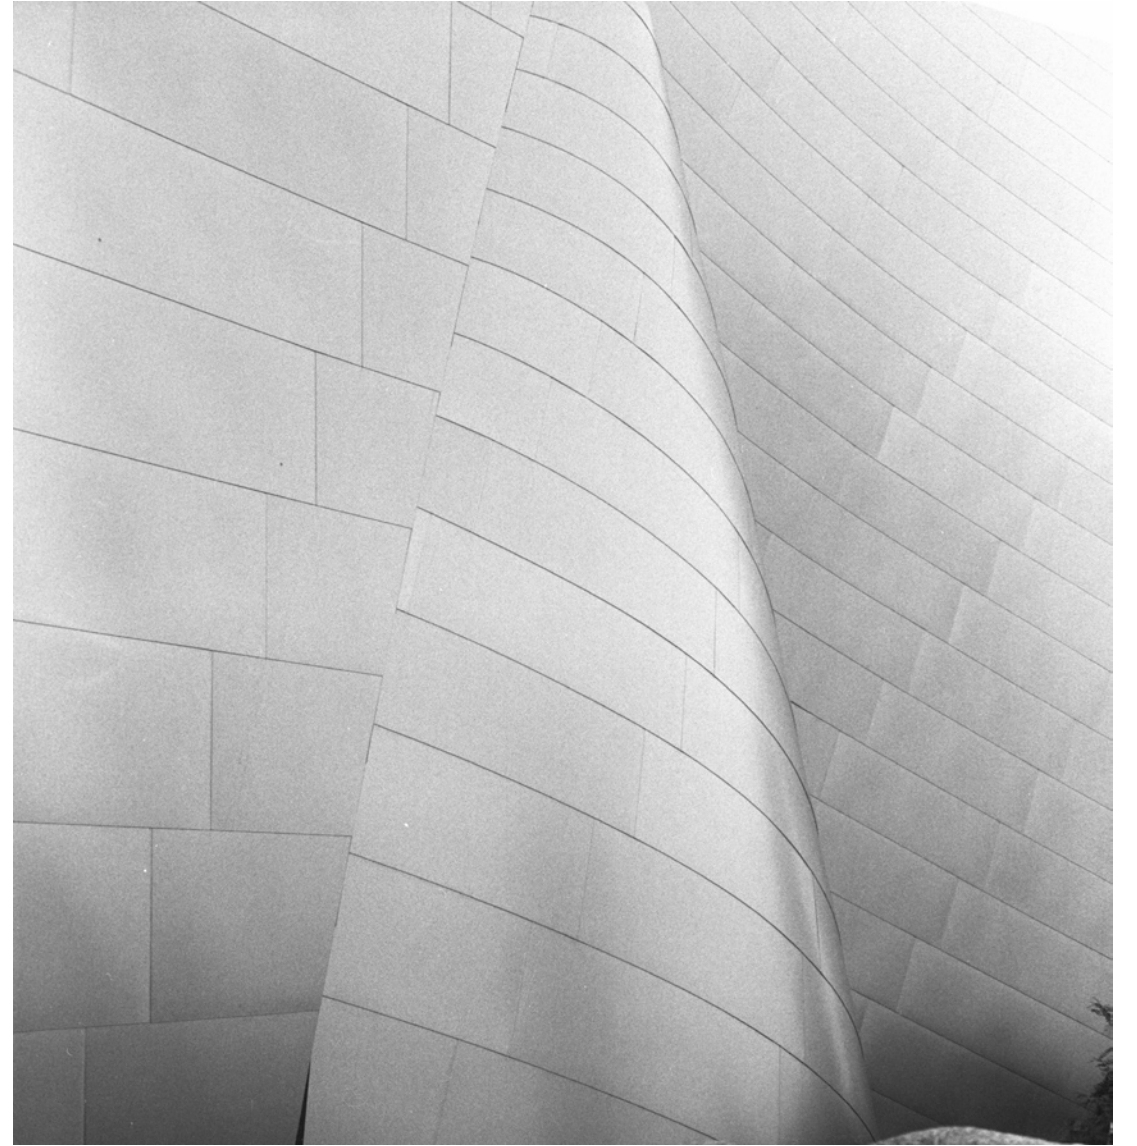

4x5 VIEW CAMERA

4x5 VIEW CAMERA

HOLLYHOCK HOUSE

MATTHEW M. COHEN, MFA, ©2009

4x5 VIEW CAMERA

4x5 VIEW CAMERA

MEDIUM FORMAT CAMERA

MIAMI, FL